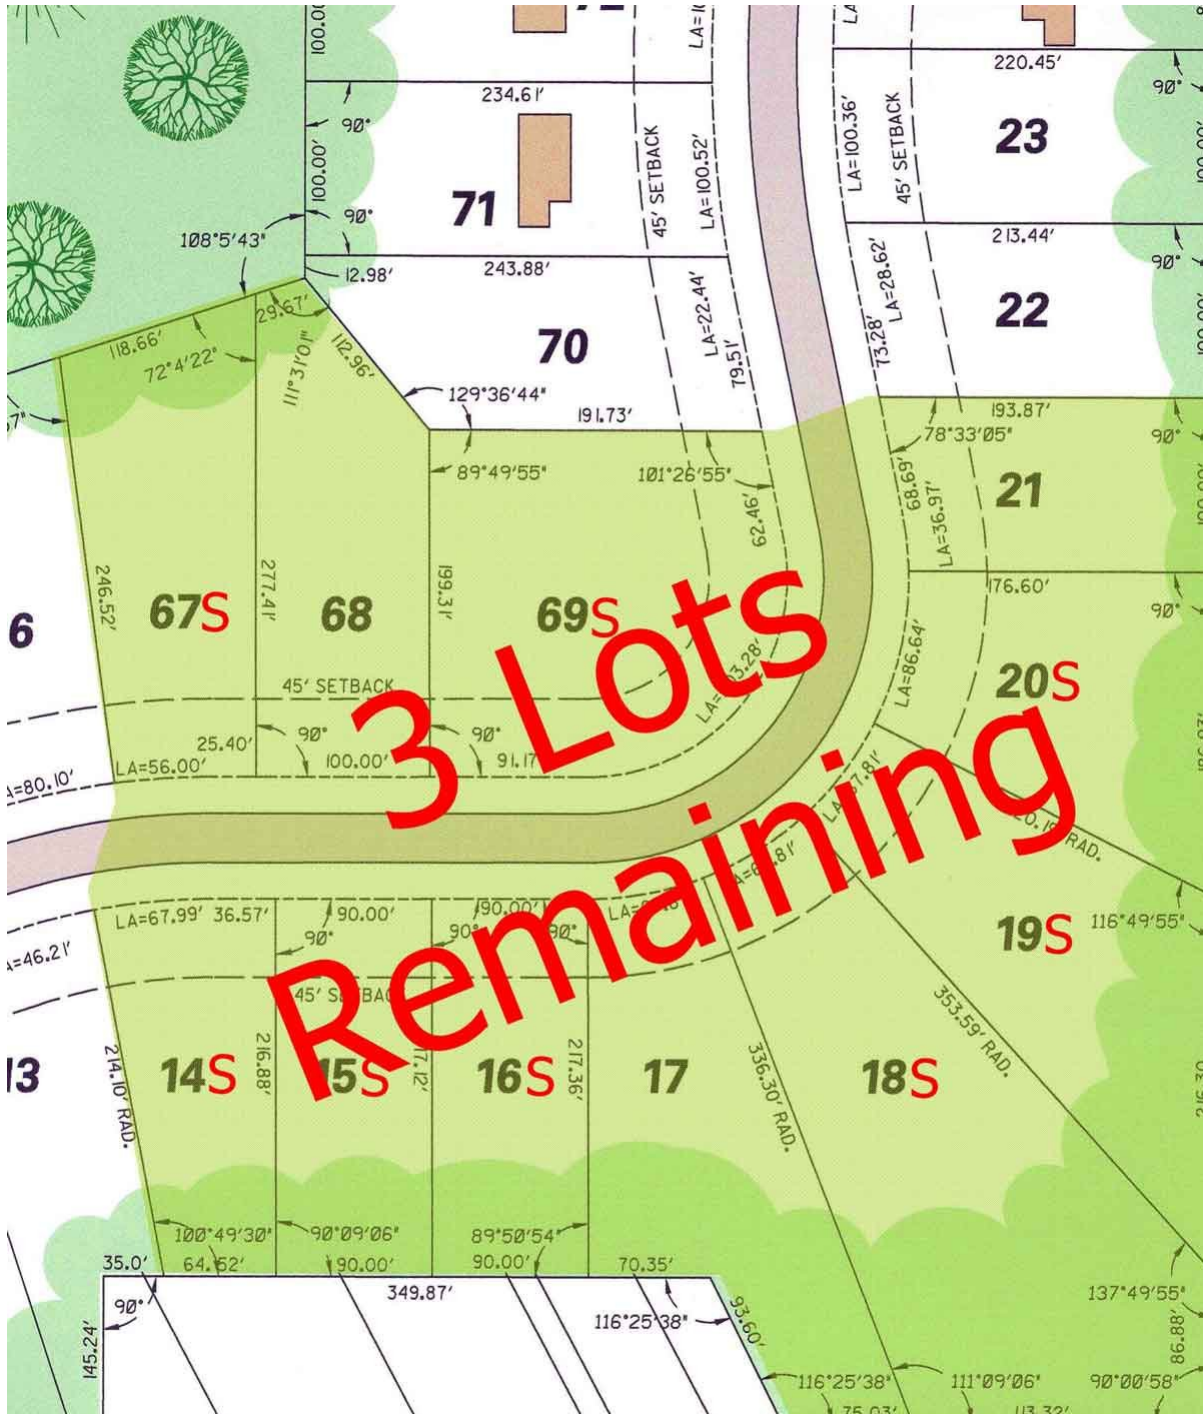

**WNY Real Estate Land For Sale
Park Place Subdivision Phase VII – Grand Island, NY**

**Real Estate Land For Sale On Grand Island
In The Heart Of The Buffalo - Niagara Falls Region Of WNY**

**Park Place Subdivision, Harvey Road, Grand Island, NY 14072 [Map & Directions](#)
Contact: Linda Kutzbach at (716) 628-1719 info@wnyhomesites.com**