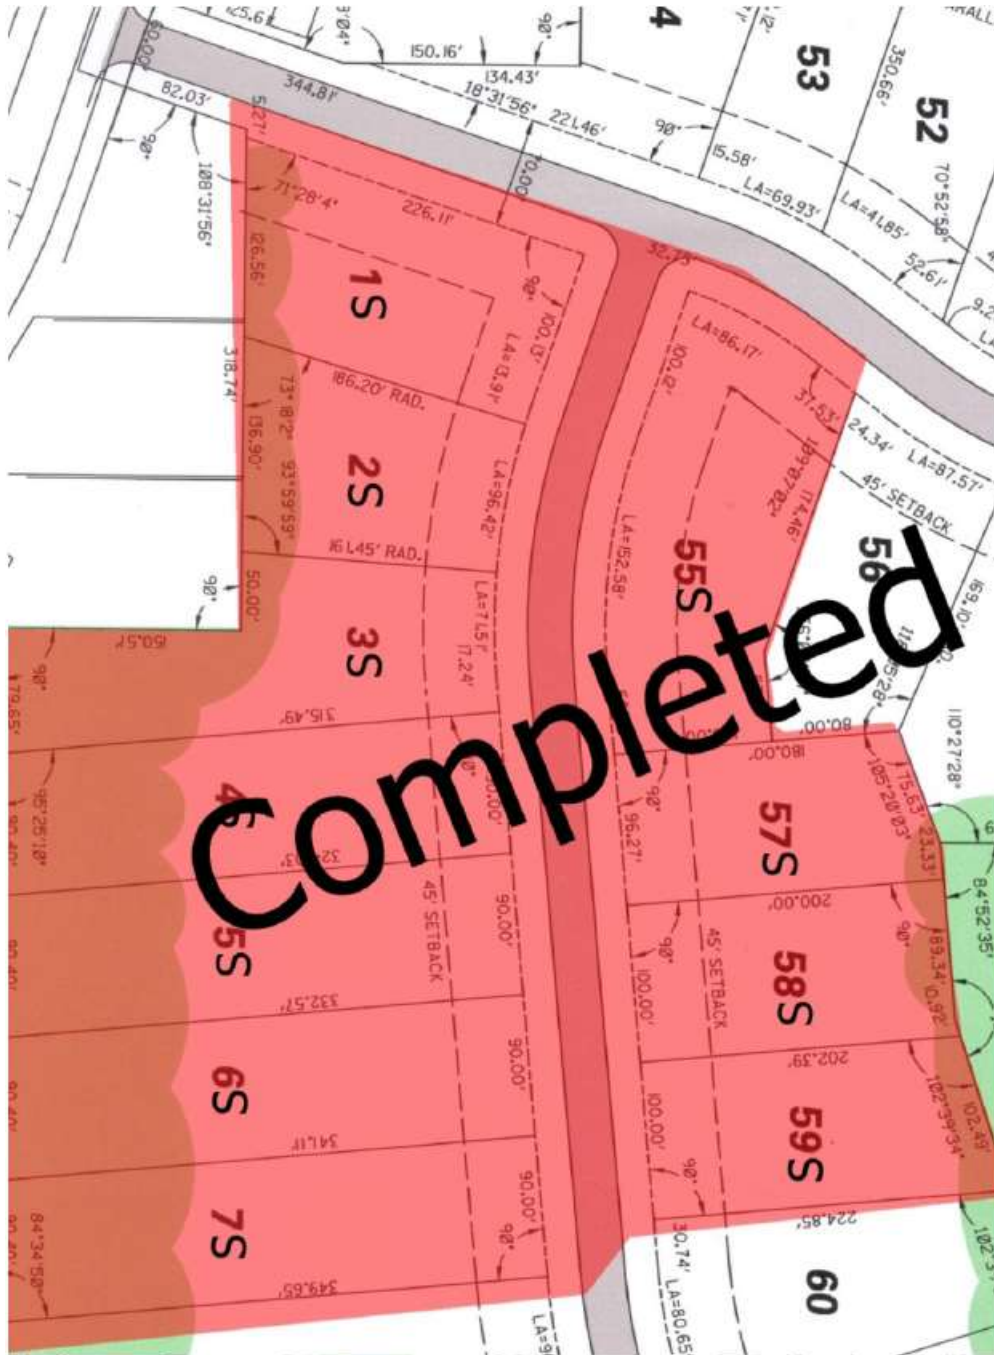

**WNY Real Estate Land For Sale
Park Place Subdivision Phase V – Grand Island, NY**

**Real Estate Land For Sale On Grand Island
In The Heart Of The Buffalo - Niagara Falls Region Of WNY**

**Park Place Subdivision, Harvey Road, Grand Island, NY 14072 [Map & Directions](#)
Contact: Linda Kutzbach at (716) 628-1719 info@wnyhomesites.com**

**WNY Real Estate Land For Sale
Park Place Subdivision Phase V – Grand Island, NY**

**Real Estate Land For Sale On Grand Island
In The Heart Of The Buffalo - Niagara Falls Region Of WNY**

Park Place Subdivision, Harvey Road, Grand Island, NY 14072 [Map & Directions](#)
Contact: Linda Kutzbach at (716) 628-1719 info@wnyhomesites.com